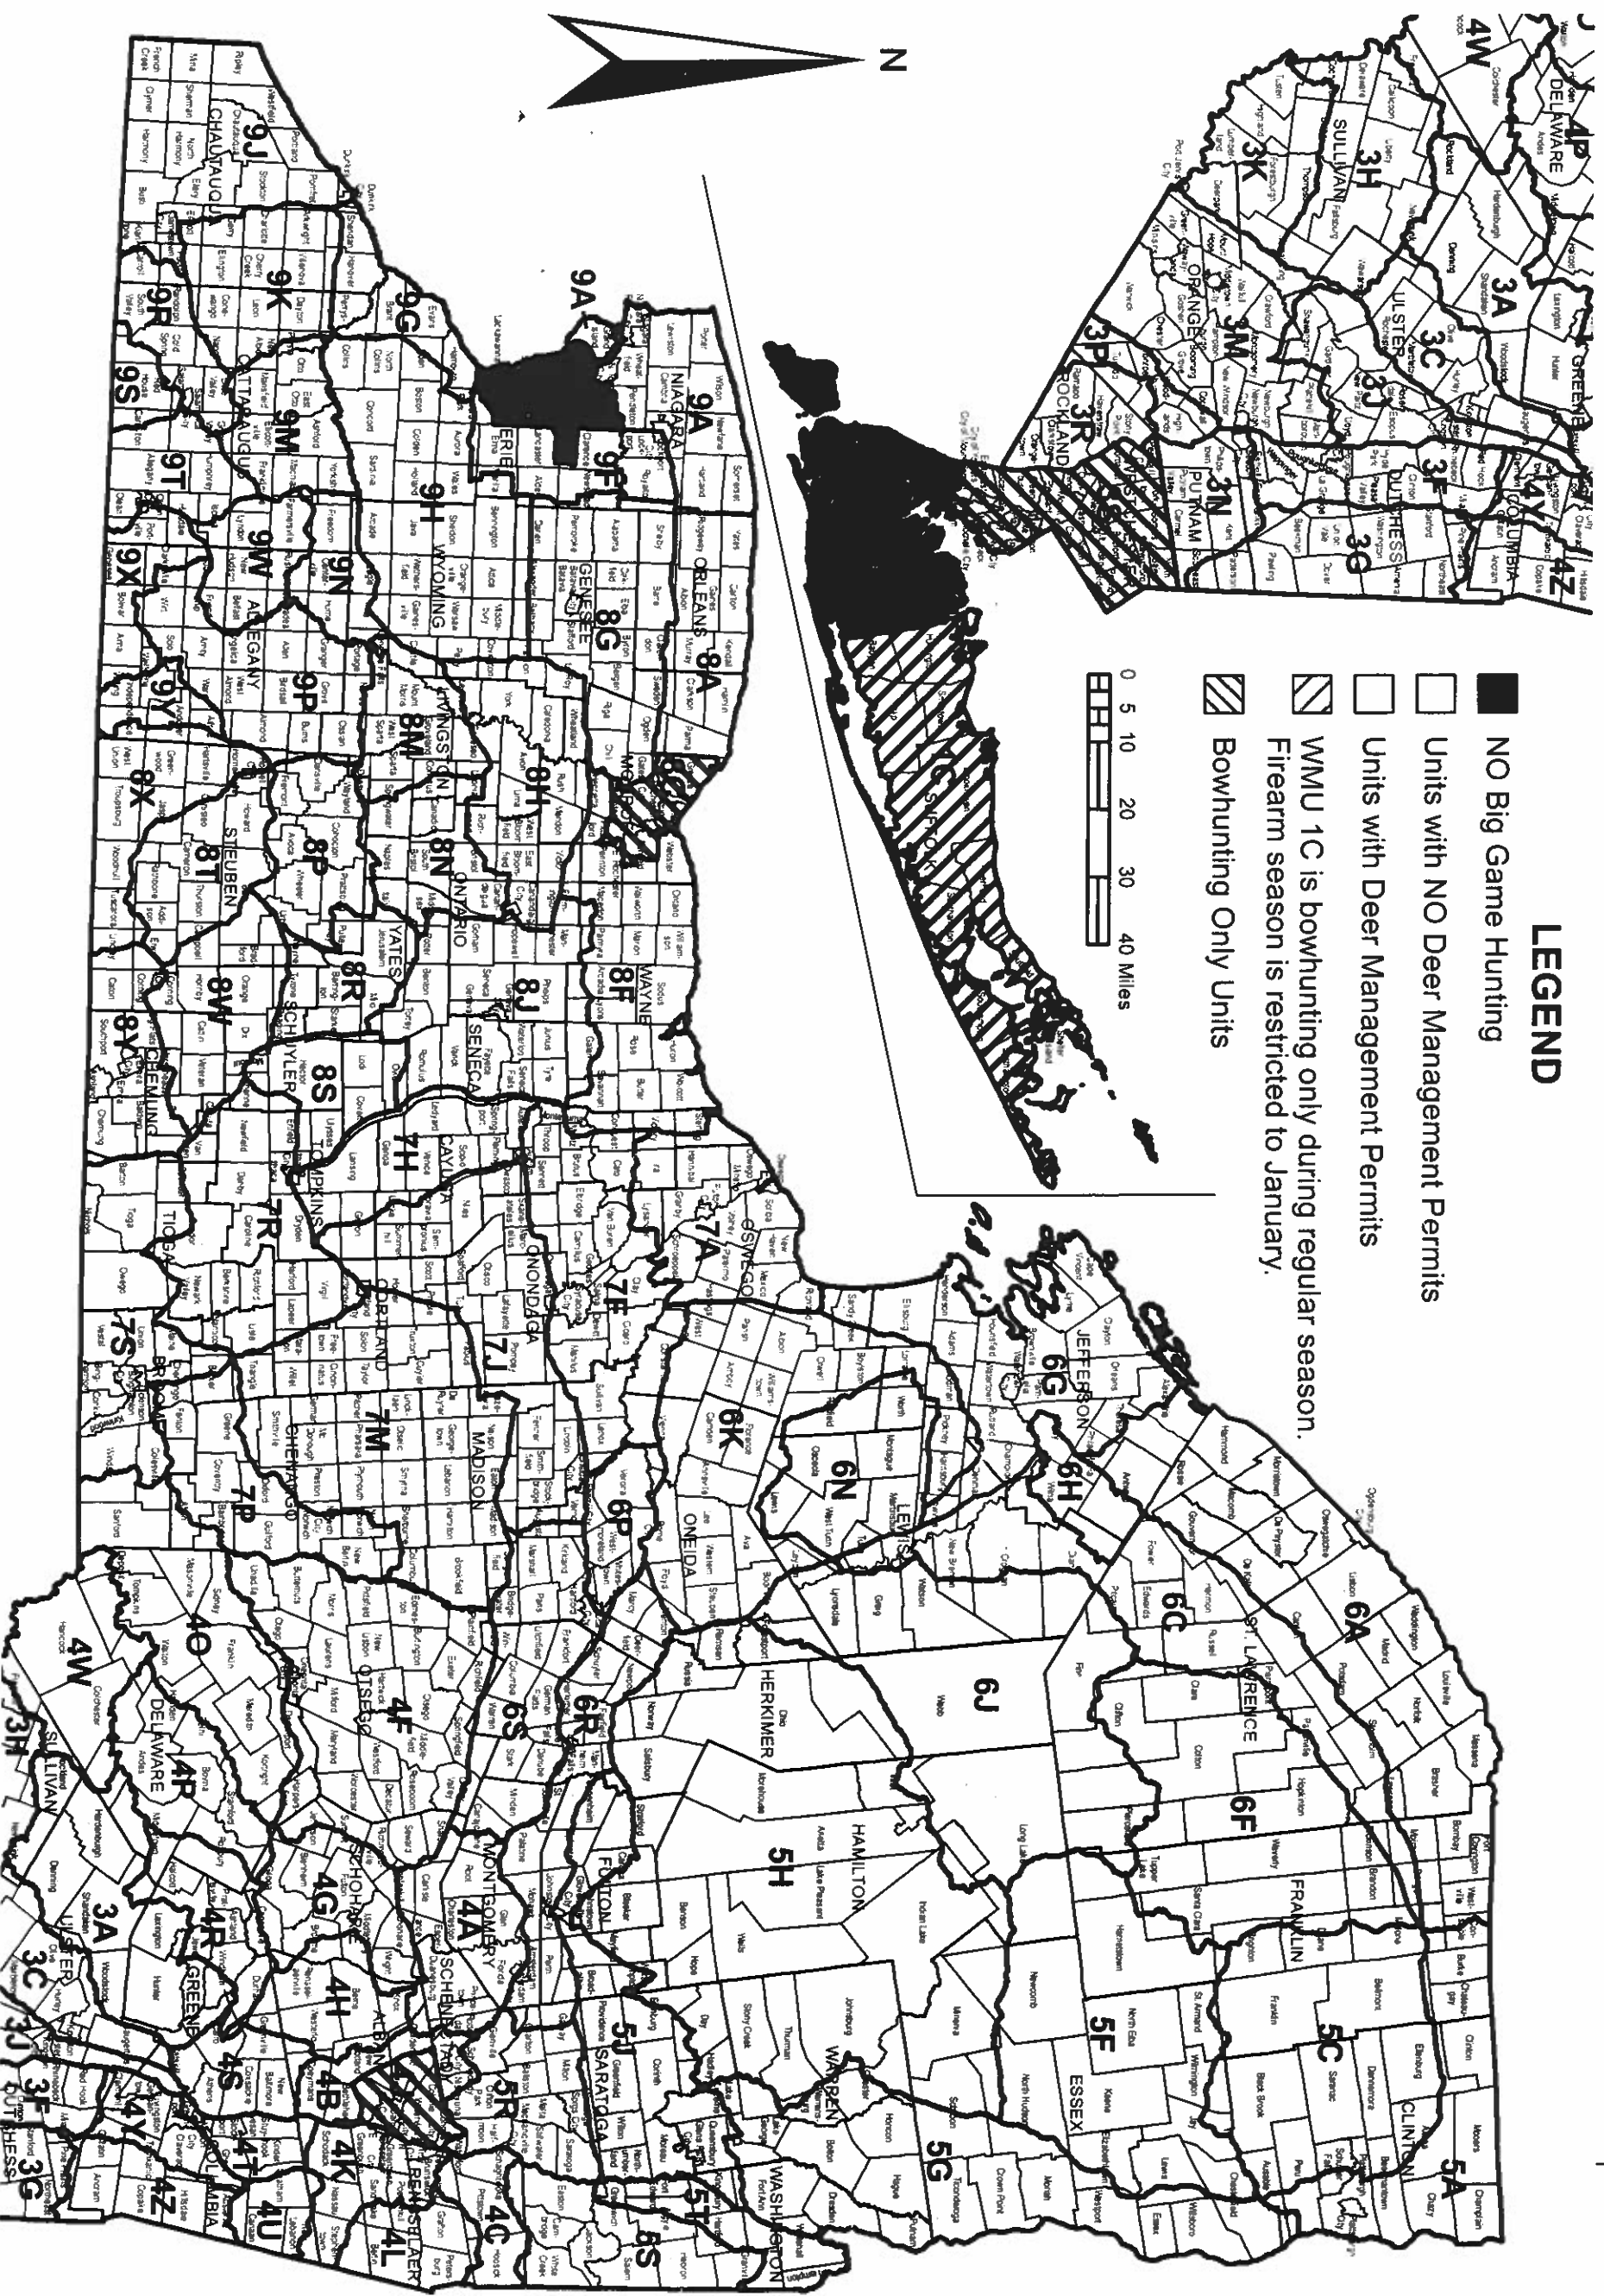

2019 Wildlife Management Unit Boundary Map

LEGEND

- NO Big Game Hunting
- Units with NO Deer Management Permits
- ▤ Units with Deer Management Permits
- ▥ WMU 1C is bowhunting only during regular season. Firearm season is restricted to January.
- ▧ Bowhunting Only Units

0 5 10 20 30 40 Miles