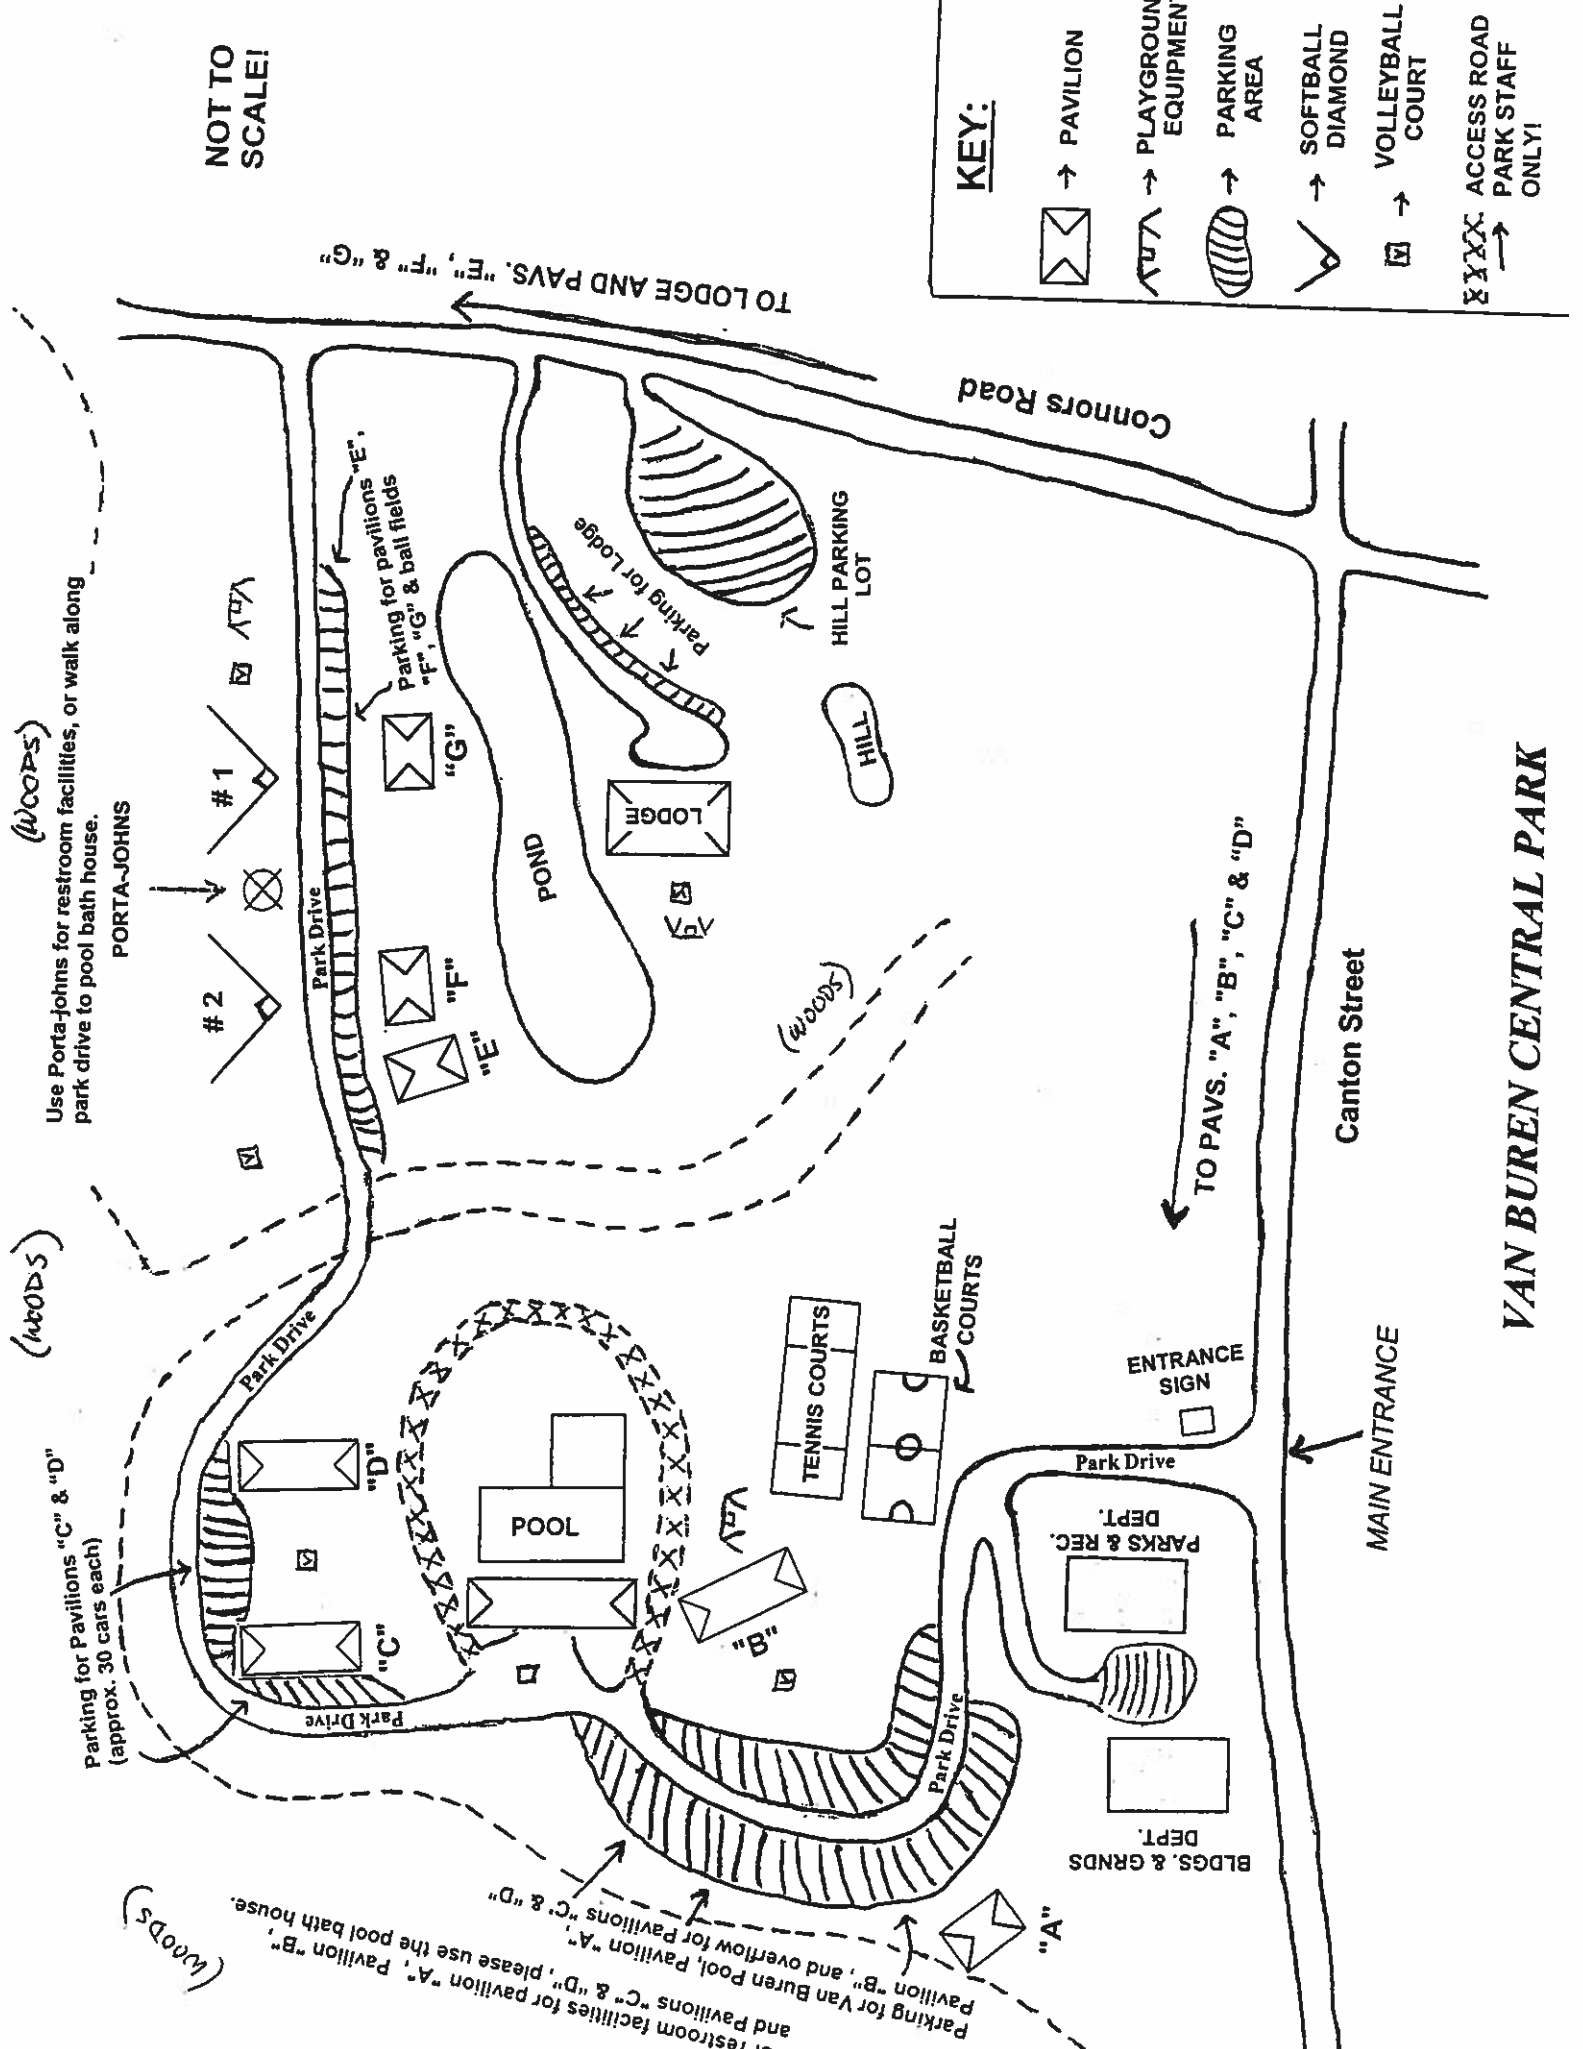

# DIRECTIONAL MAP TO VAN BUREN CENTRAL PARK

(WOODS)

(WOODS)

(WOODS)

NOT TO SCALE!

Use Porta-johns for restroom facilities, or walk along park drive to pool bath house.

Parking for Pavilions "C" & "D" (approx. 30 cars each)

Restroom facilities for pavilion "A", Pavilion "B", and Pavilion "B", and overflow for Pavilions "C" & "D".  
Pavilion "B", and overflow for Pavilions "C" & "D".  
Pavilion "A", Pavilion "B", Pavilion "C", and Pavilion "D".

**KEY:**

- [Envelope symbol] → PAVILION
- [Tennis court symbol] → TENNIS COURT
- [Basketball court symbol] → BASKETBALL COURT
- [Softball diamond symbol] → SOFTBALL DIAMOND
- [Volleyball court symbol] → VOLLEYBALL COURT
- [X symbol] → ACCESS ROAD
- [Arrow symbol] → PARK STAFF ONLY!
- [Hatched area symbol] → PLAYGROUND EQUIPMENT
- [Striped area symbol] → PARKING AREA

# VAN BUREN CENTRAL PARK